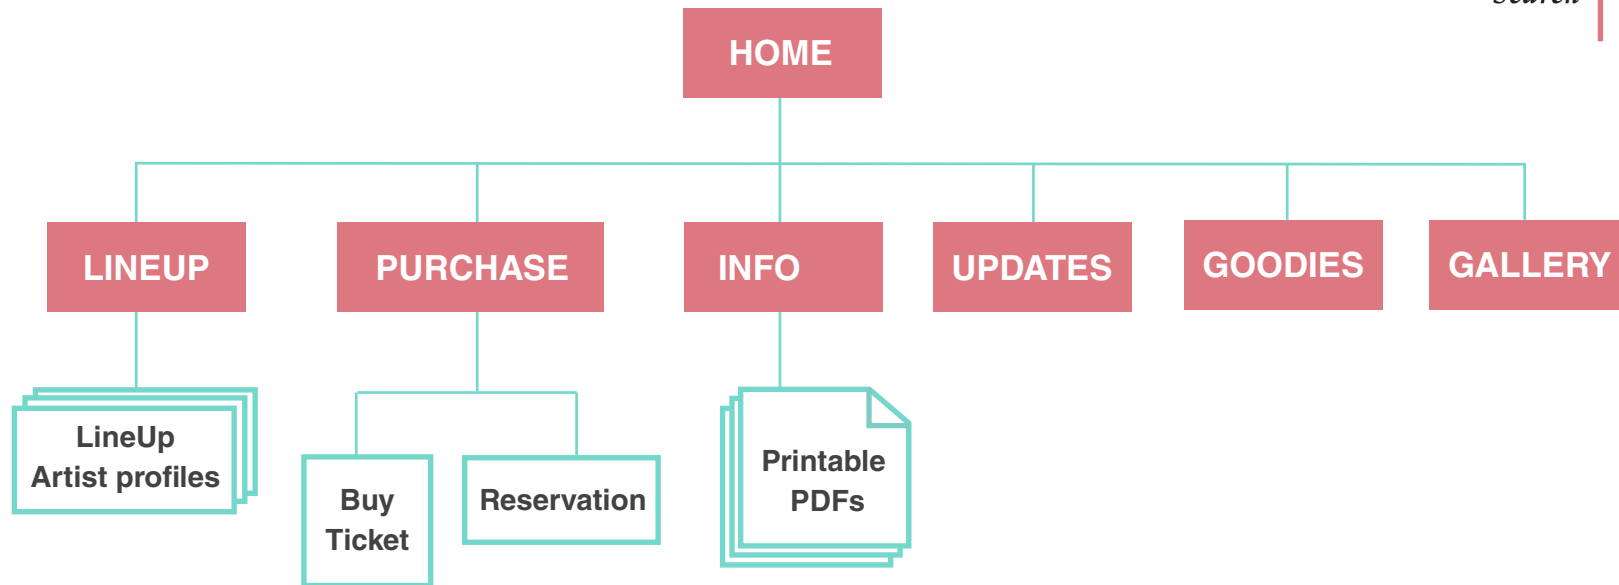

EXISTING STRUCTURE ►

RECOMENDED STRUCTURE ►

UTILITY NAV

Social links

Updates

Search

FOOTER

Event Date & Time

Location & Map

Purchase

Sign Up for newsletter