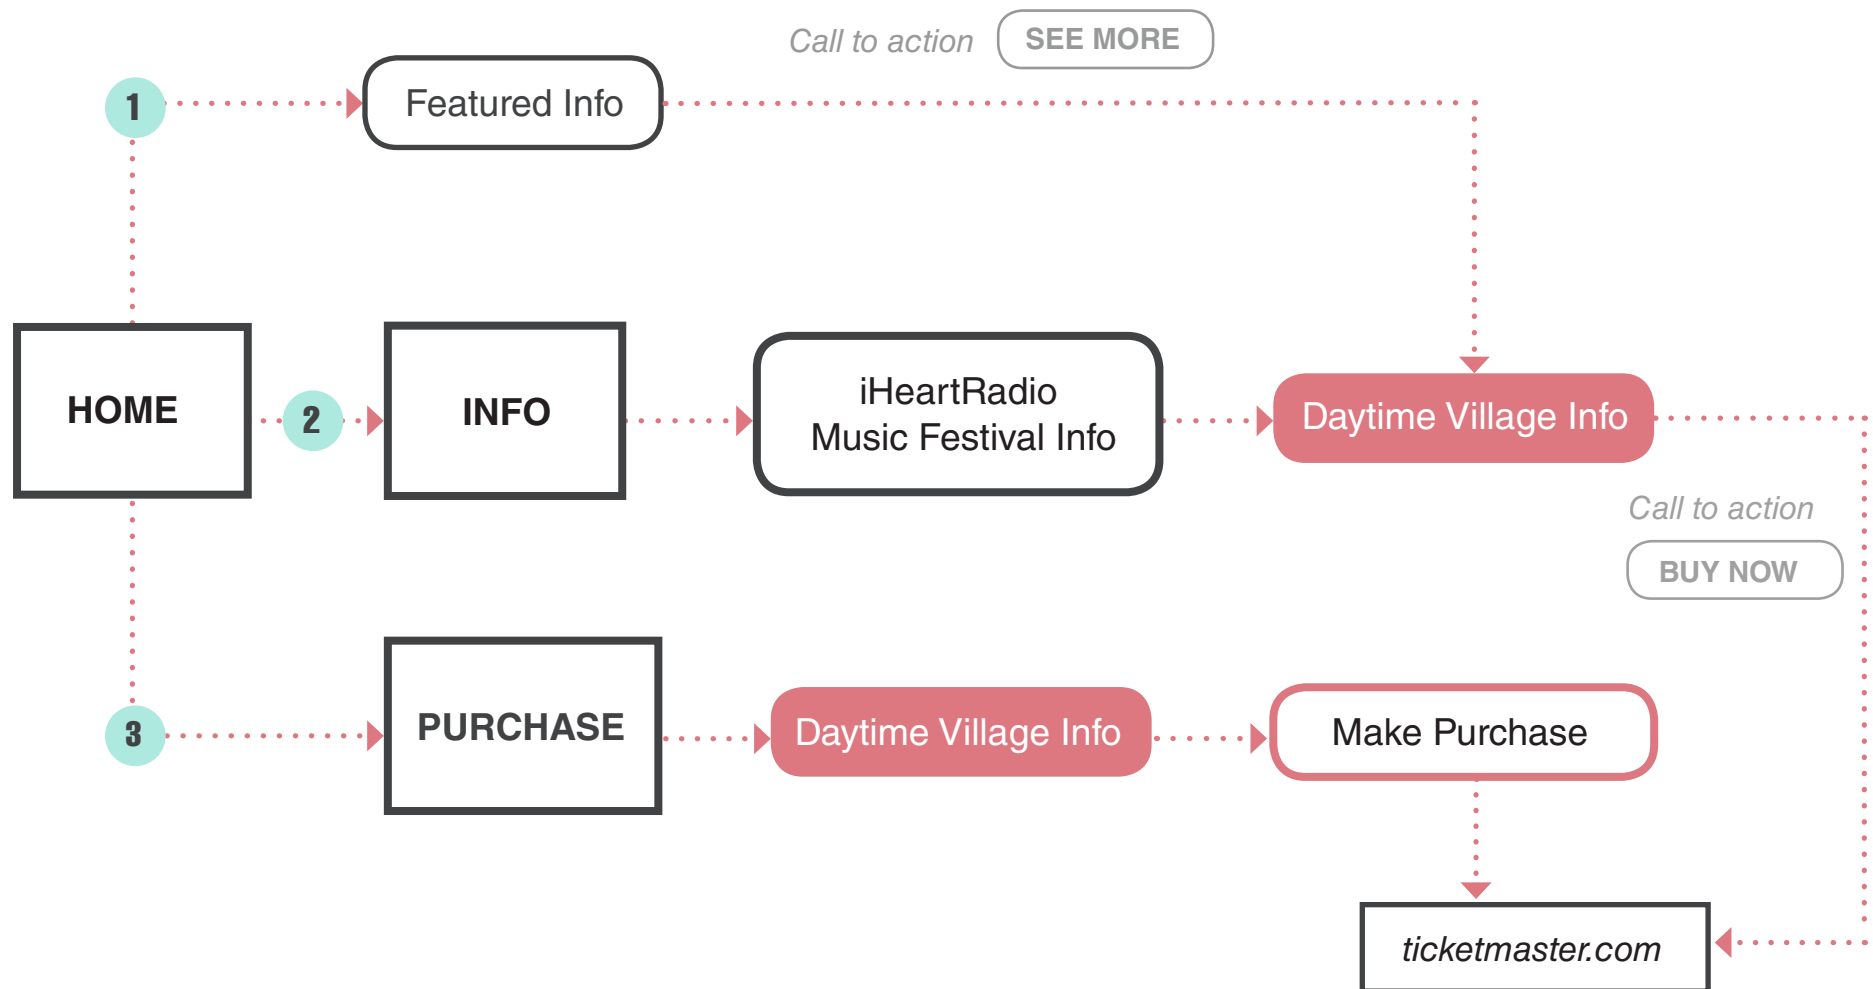

USE CASE-01 *Find information about the Daytime Village and make purchase*

USE CASE-02 *LineUp Artists and Previous event's highlight*

USE CASE-03 *Updates and Sign Up for newsletter*

High Quality Photos and Videos of

Coming Event

Previous Event

More detail information of

Main event

Daytime Village

MGM resort

Location & Map

Contact Information