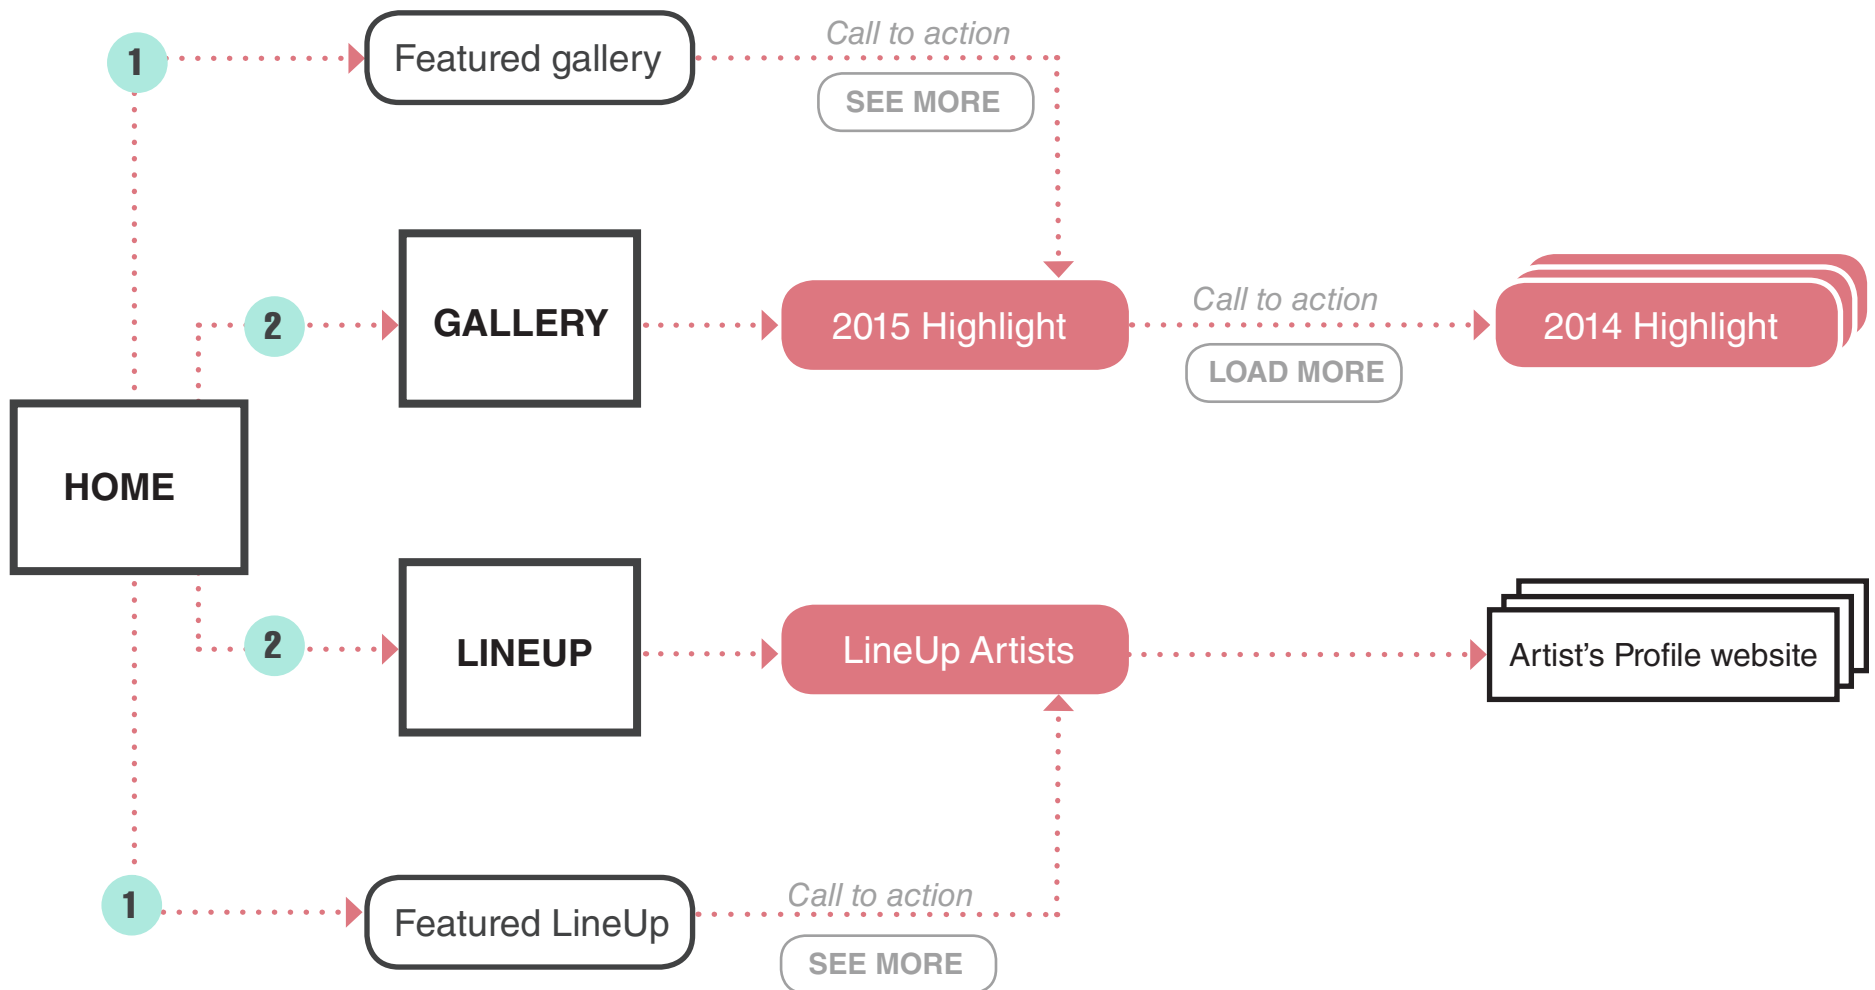

USE CASE-01 *Find information about the Daytime Village and make purchase*

USE CASE-02 *LineUp Artists and Previous event's highlight*

USE CASE-03 *Updates and Sign Up for newsletter*

High Quality Photos and Videos of

Coming Event

Previous Event

More detail information of

Main event

Daytime Village

MGM resort

Location & Map

Contact Information