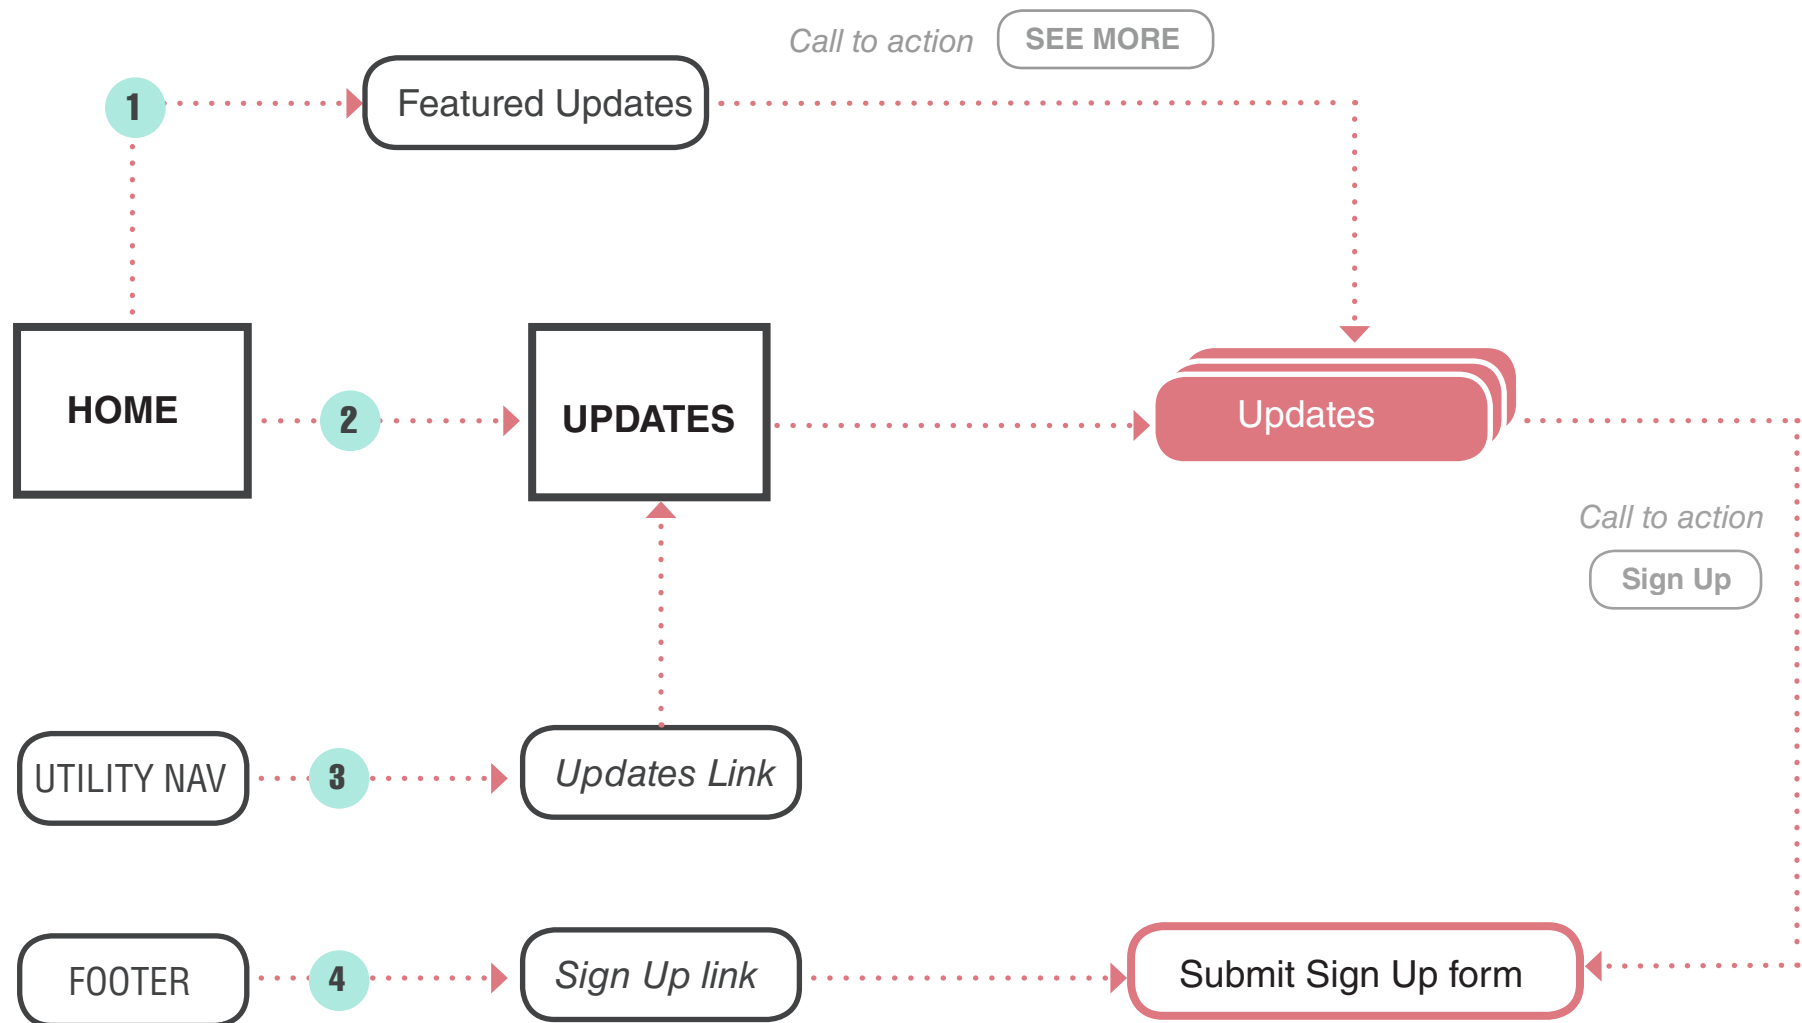

USE CASE-01 *Find information about the Daytime Village and make purchase*

USE CASE-02 *LineUp Artists and Previous event's highlight*

USE CASE-03 *Updates and Sign Up for newsletter*

High Quality Photos and Videos of

Coming Event

Previous Event

More detail information of

Main event

Daytime Village

MGM resort

Location & Map

Contact Information